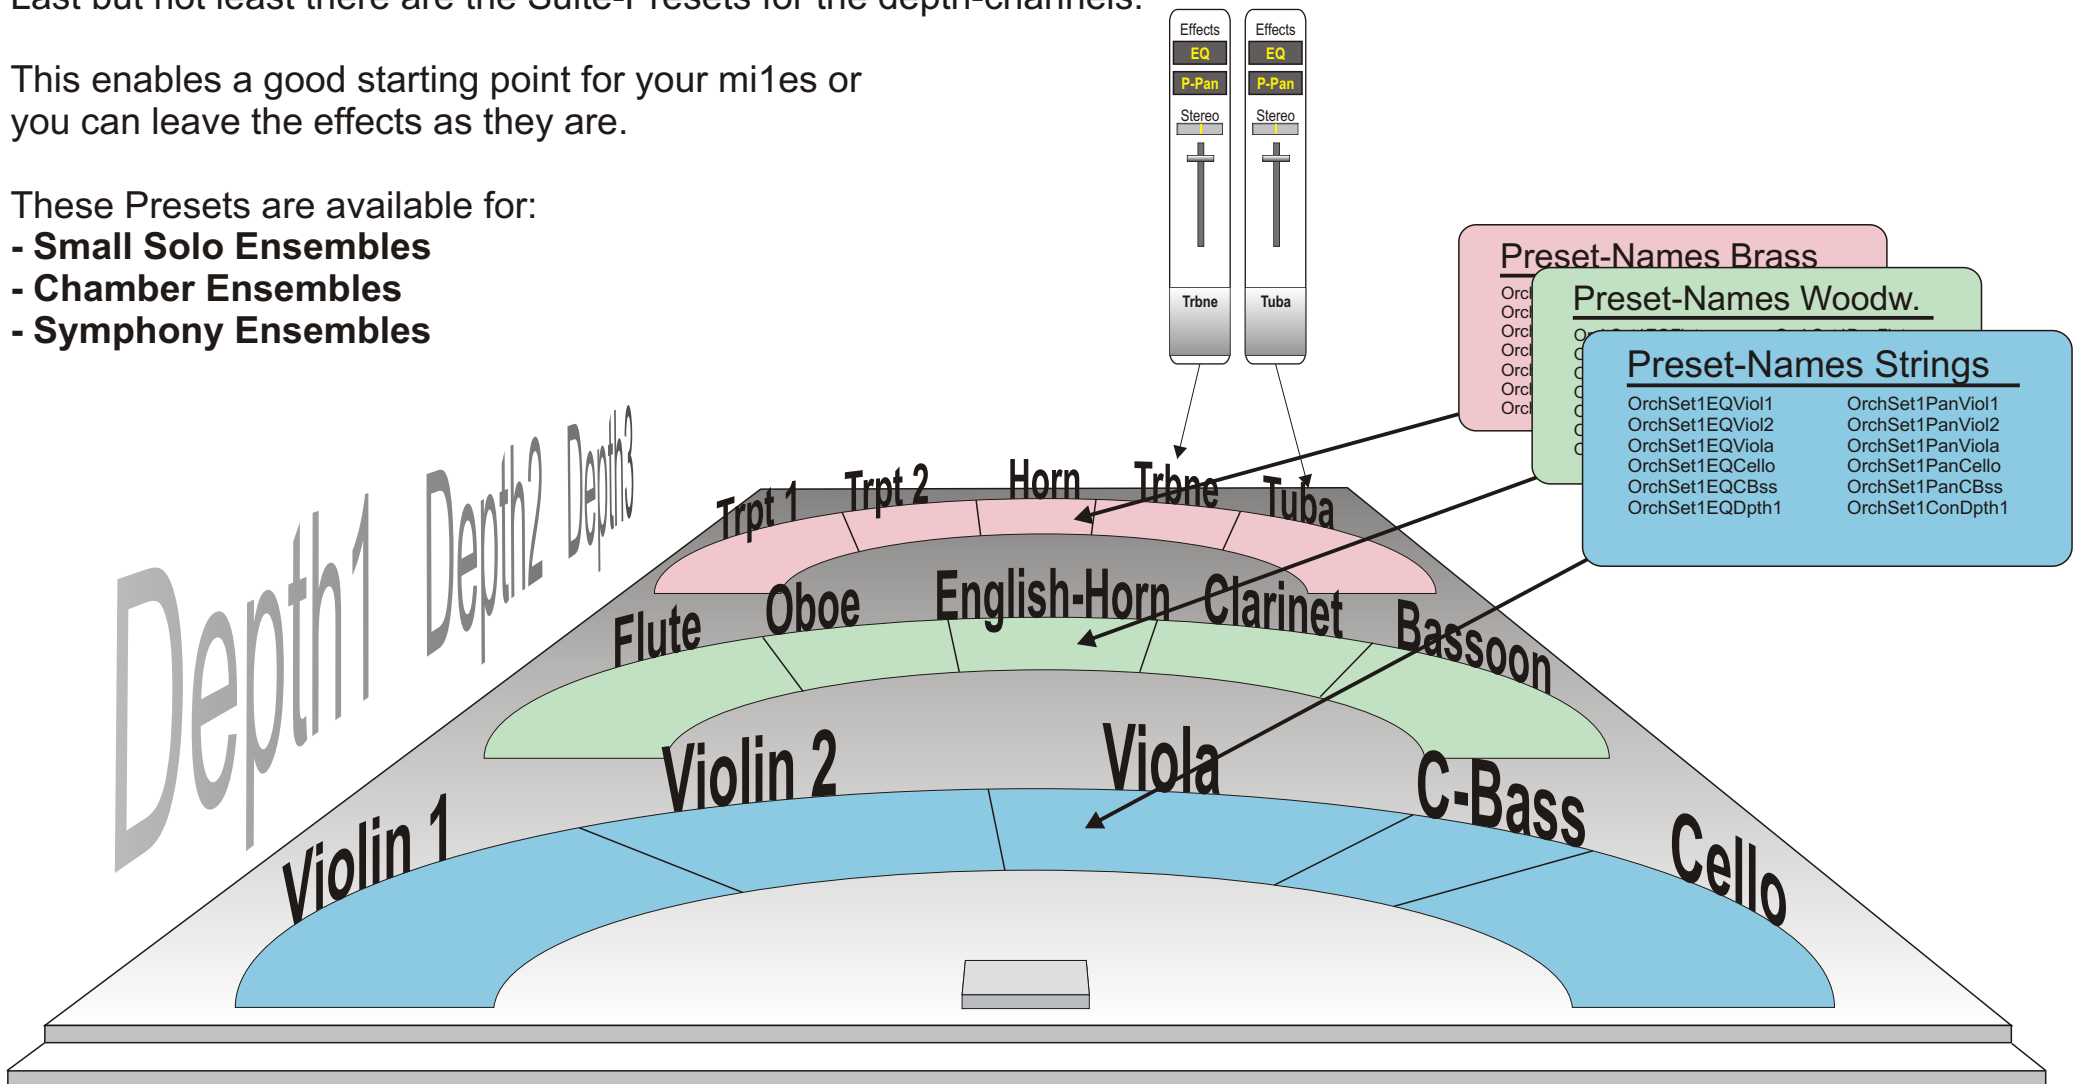

Orchestra VSL-Suite-Presets

For each instrument on the virtual stage below you will get the „Panning - Preset” and the „Equalizer - Preset” so that the feeling of a correct distance appears together with the convolution reverb.

Each instrument section will get the effects in its sum channel.
Last but not least there are the Suite-Presets for the depth-channels.

This enables a good starting point for your mixes or you can leave the effects as they are.

These Presets are available for:

- **Small Solo Ensembles**
- **Chamber Ensembles**
- **Symphony Ensembles**