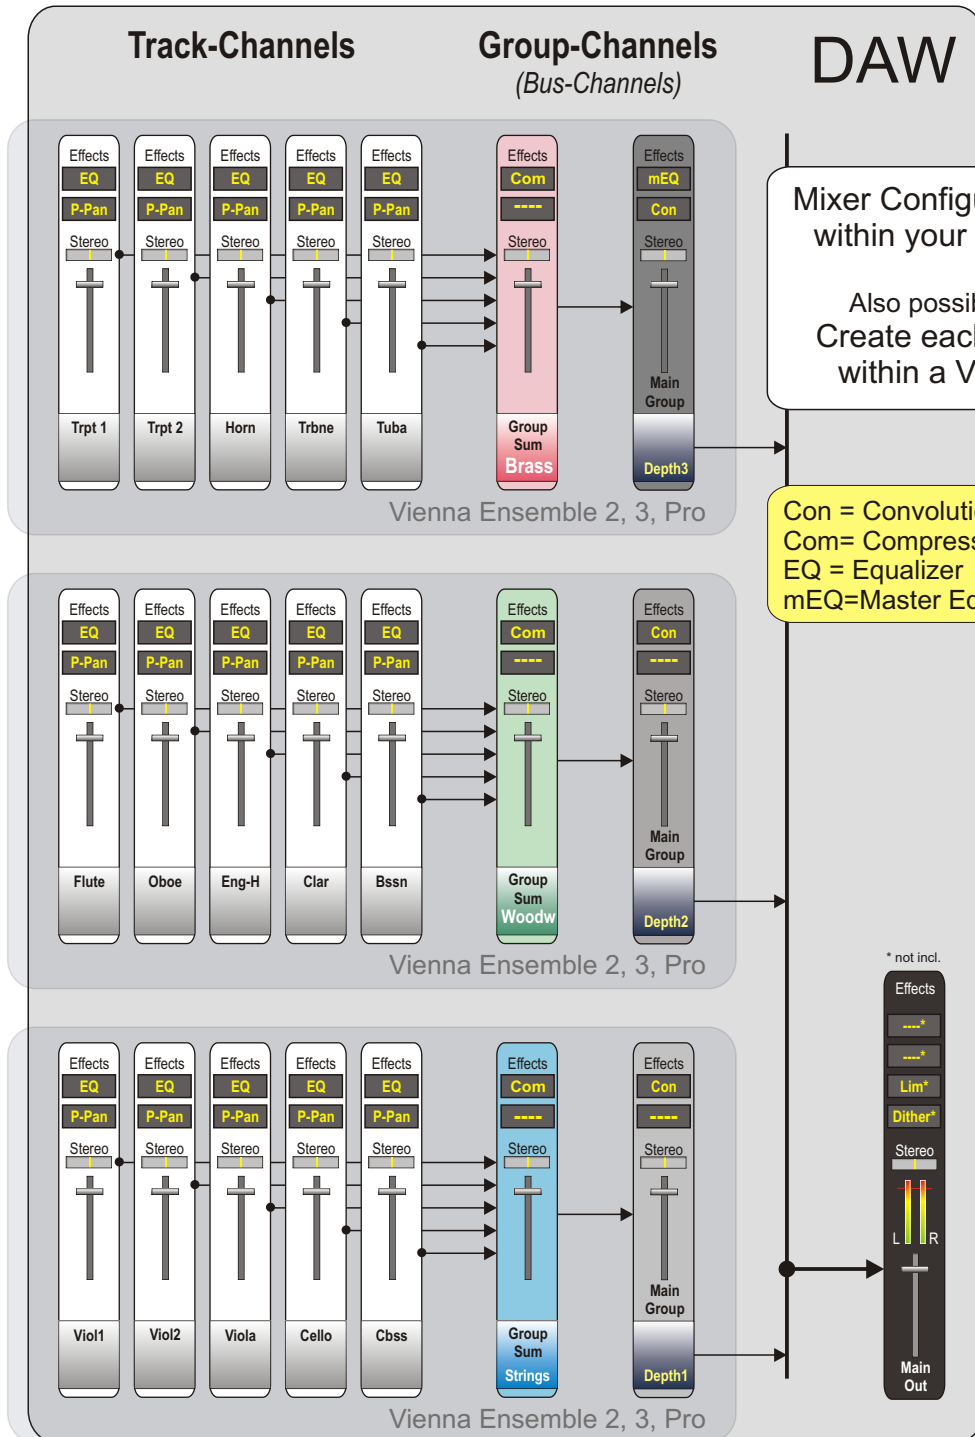

For each instrument on the virtual stage below you will get the „Panning - Preset” and the „Equalizer - Preset” so that the feeling of a correct distance appears together with the convolution reverb.

Each instrument section will get the effects in its sum channel.
Last but not least there are the Suite-Presets for the depth-channels.

This enables a good starting point for your mixes or you can leave the effects as they are.

These Presets are available for:

- **Small Solo Ensembles**
- **Chamber Ensembles**
- **Symphony Ensembles**

Orchestra VSL-Suite-Preset 1

© 2010, Createc Beat Kaufmann

Mixer Configuration within your DAW

Also possible: Create each Set within a VE...

Con = Convolution Reverb
 Com= Compressor
 EQ = Equalizer
 mEQ=Master Equalizer

Preset-Names Brass