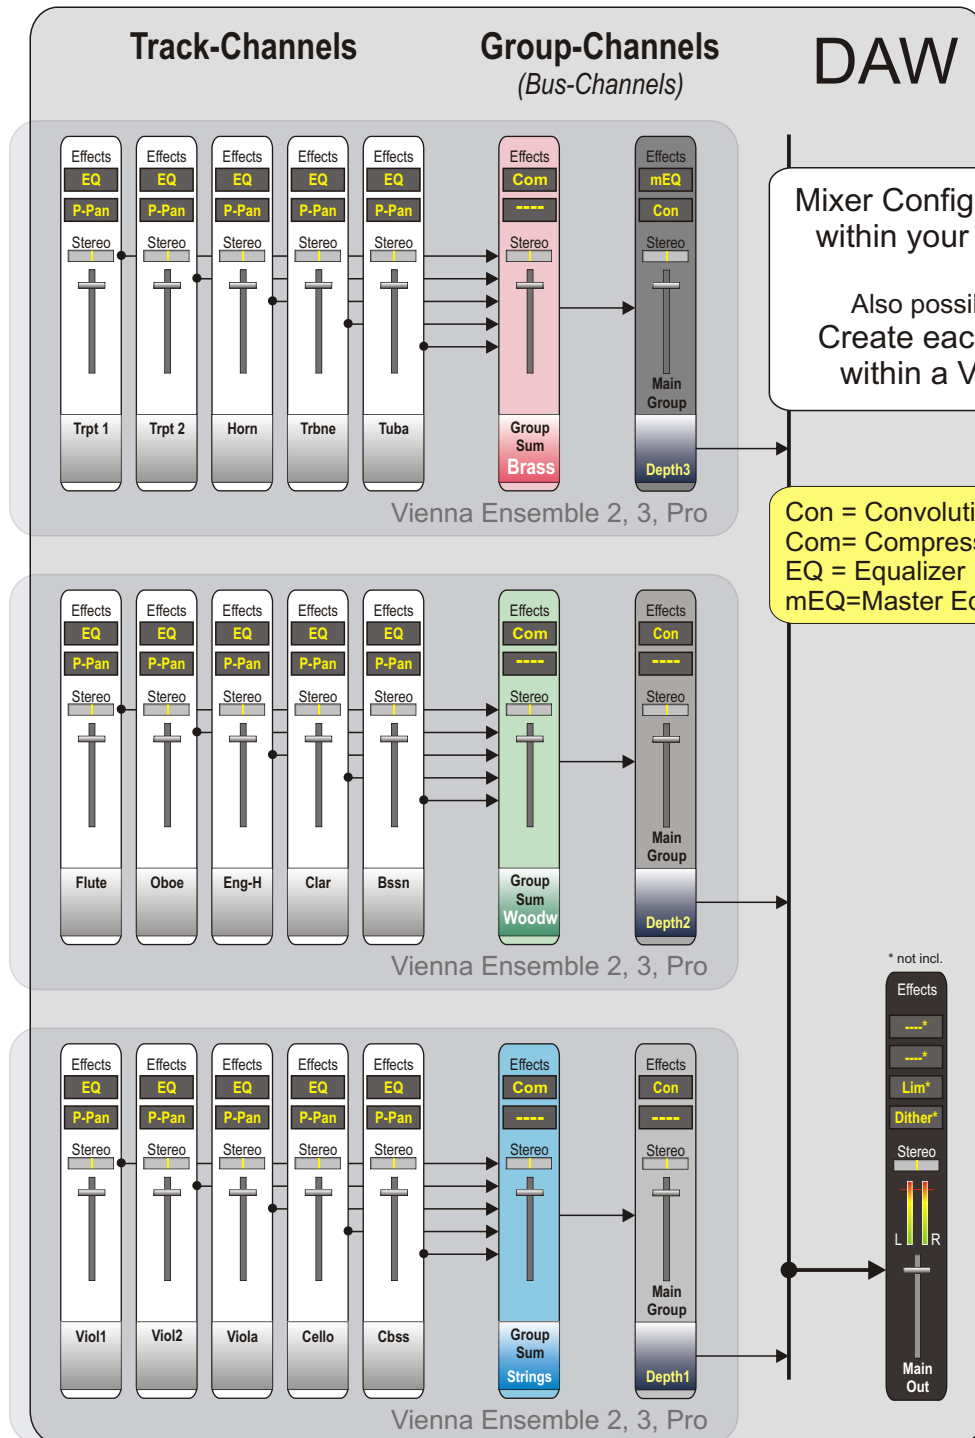

Orchestra VSL-Suite-Preset 2

© 2010, Createc Beat Kaufmann

Mixer Configuration within your DAW

Also possible: Create each Set within a VE...

Con = Convolution Reverb
Com = Compressor
EQ = Equalizer
mEQ = Master Equalizer

Preset-Names Brass

OrchSet2EQTrpt1	OrchSet2PanTrpt1
OrchSet2EQTrpt2	OrchSet2PanTrpt2
OrchSet2EQHorn	OrchSet2PanHorn
OrchSet2EQTrbne	OrchSet2PanTrbne
OrchSet2EQTuba	OrchSet2PanTuba
OrchSet2ComBrSum	OrchSet2mEQDpth3
	OrchSet2ConDpth3

Preset-Names Woodw.

OrchSet2EQFlute	OrchSet2PanFlute
OrchSet2EQOboe	OrchSet2PanOboe
OrchSet2EQEHorn	OrchSet2PanEHorn
OrchSet2EQClar	OrchSet2PanClar
OrchSet2EQBssn	OrchSet2PanBssn
OrchSet2ComWwSum	OrchSet2ConDpth2

Preset-Names Strings

OrchSet2EQViol1	OrchSet2PanViol1
OrchSet2EQViol2	OrchSet2PanViol2
OrchSet2EQViola	OrchSet2PanViola
OrchSet2EQCello	OrchSet2PanCello
OrchSet2EQCbss	OrchSet2PanCbss
OrchSet2ComStrSum	OrchSet2ConDpth1