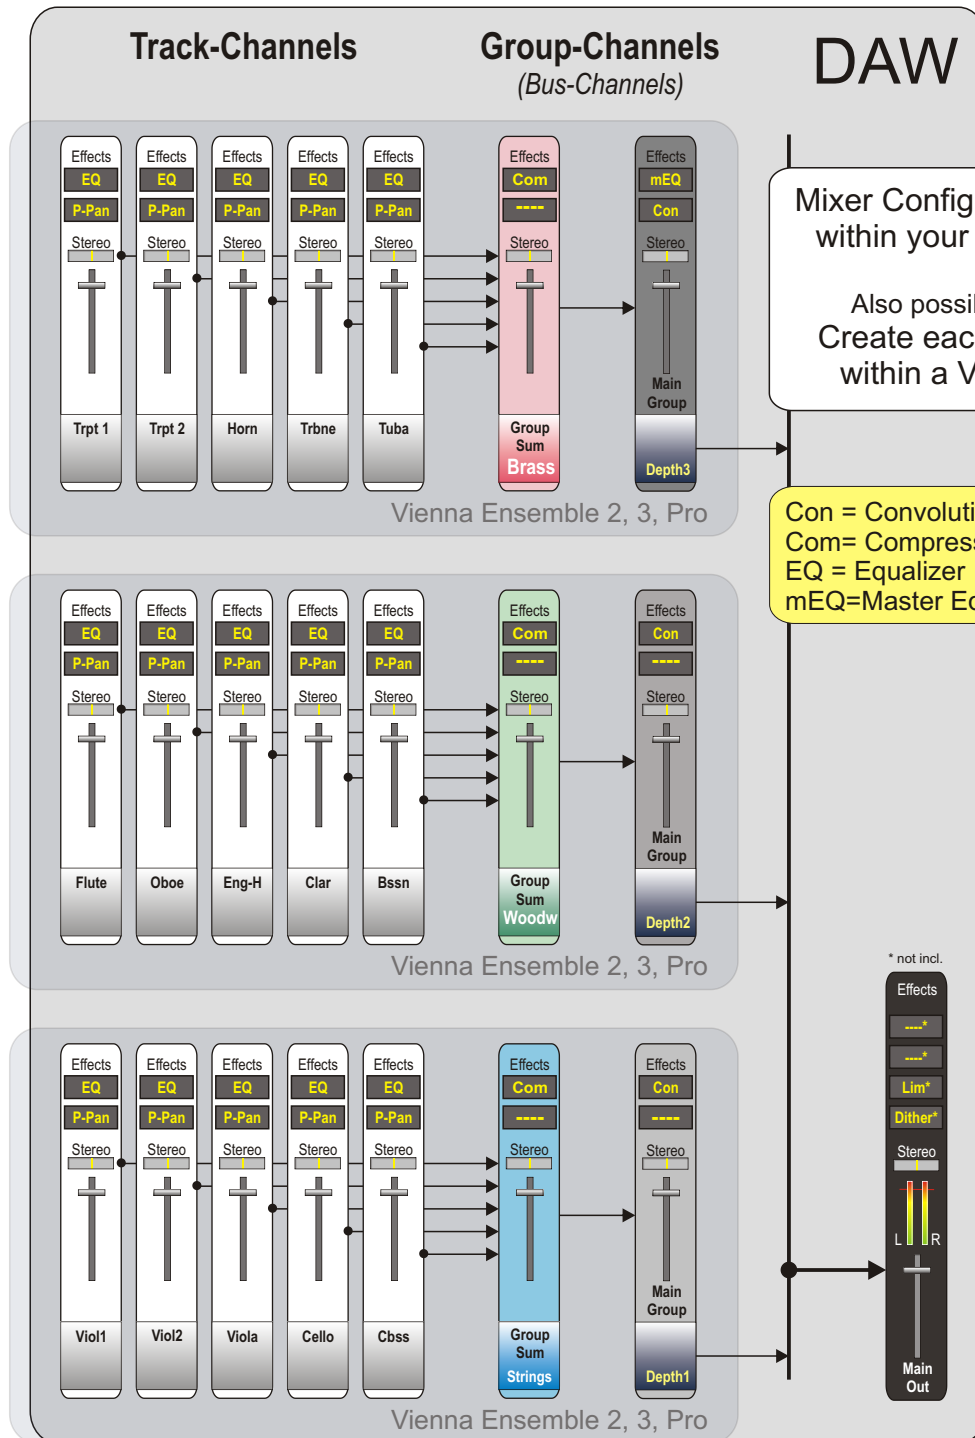

Orchestra VSL-Suite-Preset 3

© 2010, Createc Beat Kaufmann

Mixer Configuration within your DAW

Also possible: Create each Set within a VE...

Con = Convolution Reverb
Com = Compressor
EQ = Equalizer
mEQ = Master Equalizer

Preset-Names Brass

OrchSet3EQTrpt1	OrchSet3PanTrpt1
OrchSet3EQTrpt2	OrchSet3PanTrpt2
OrchSet3EQHorn	OrchSet3PanHorn
OrchSet3EQTrbne	OrchSet3PanTrbne
OrchSet3EQTuba	OrchSet3PanTuba
OrchSet3ComBrSum	OrchSet3mEQDpth3
	OrchSet3ConDpth3

Preset-Names Woodw.

OrchSet3EQFlute	OrchSet3PanFlute
OrchSet3EQOboe	OrchSet3PanOboe
OrchSet3EQEHorn	OrchSet3PanEHorn
OrchSet3EQClar	OrchSet3PanClar
OrchSet3EQBssn	OrchSet3PanBssn
OrchSet3ComWwSum	OrchSet3ConDpth2

Preset-Names Strings

OrchSet3EQViol1	OrchSet3PanViol1
OrchSet3EQViol2	OrchSet3PanViol2
OrchSet3EQViola	OrchSet3PanViola
OrchSet3EQCello	OrchSet3PanCello
OrchSet3EQCbss	OrchSet3PanCbss
OrchSet3ComStrSum	OrchSet3ConDpth1